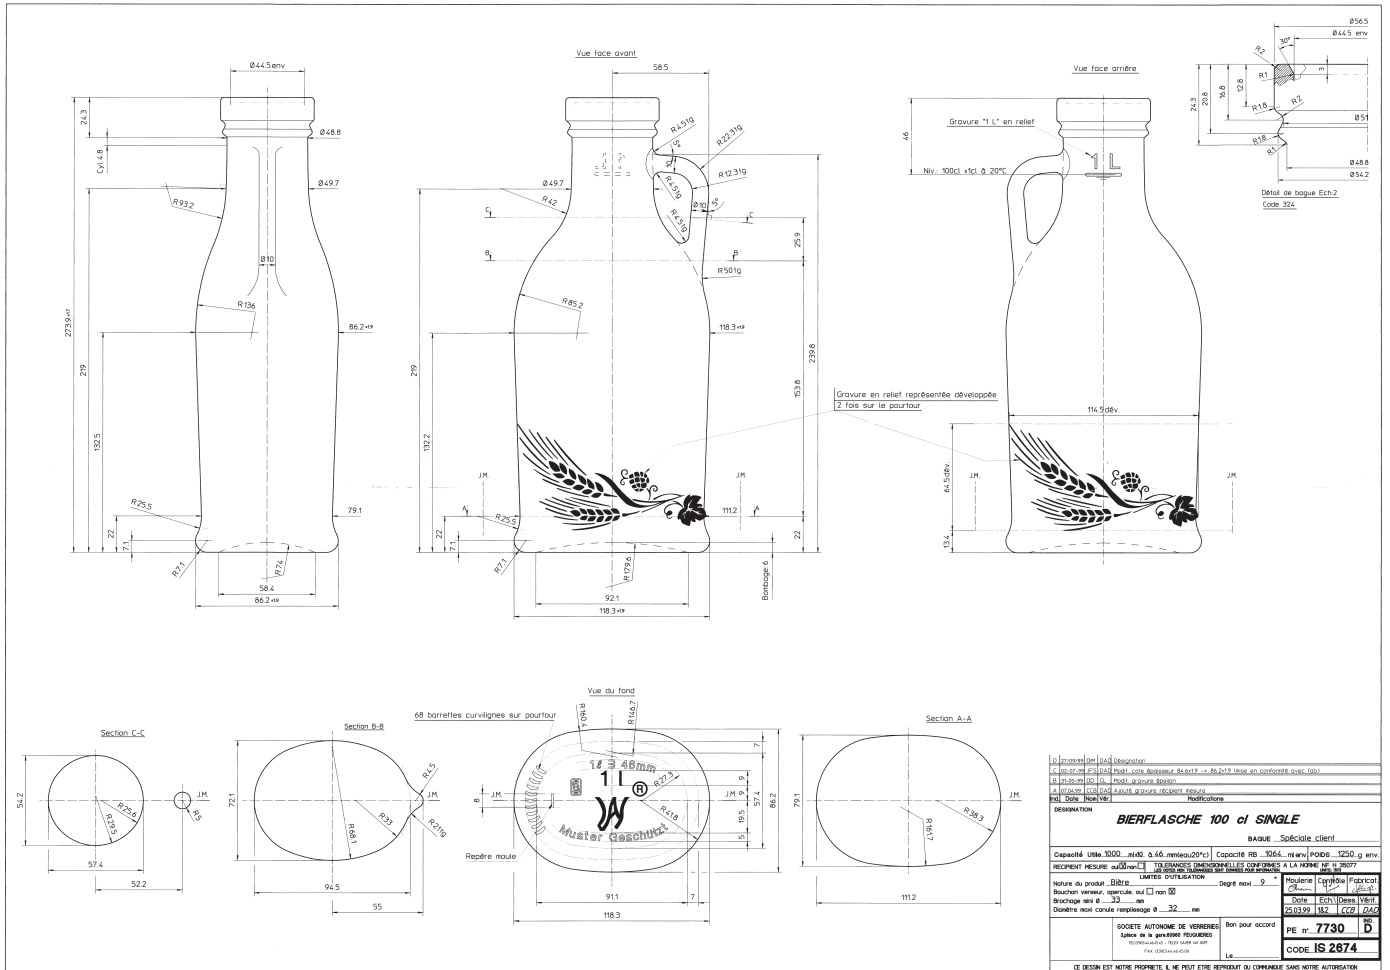

18 24

HS FRENCH FLINT

THE GLASS CONTAINER SPECIALISTS

1L AMBER EMBOSSED GROWLER WITH HANDLE

Product code	GROW1E
Finish	Swing stopper
Capacity	1000ml
Brim-full capacity	1000ml